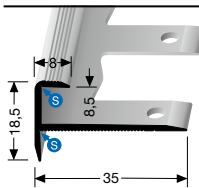

810 EB ⇄ 8,5 mm

offen gestanz
open punched
estampé ouvert