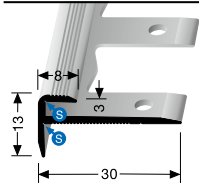

809 EB ⇄ 3 mm

offen gestanz
open punched
estampé ouvert