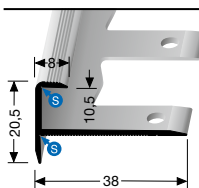

811 EB ⇄ 10,5 mm

offen gestanz
open punched
estampé ouvert