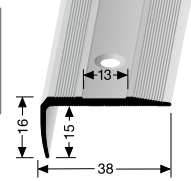

711^T

versenkt gebohrt
countersunk drilled
à percement noyé

VE	10x5,00 m SBS BE	10x2,50 m SBS BE
F3 Alu poliert	323 120 37	323 120 34
F4 Alu silber	323 120 47	323 120 44
F9 Alu sand	323 120 97	323 120 94
VE 10	70,70 €/St 14,14 €/m	35,35 €/St 14,14 €/m
<VE	81,31 €/St 16,26 €/m	40,65 €/St 16,26 €/m
F5 Alu gold	323 120 57	323 120 54
F6 Alu bronze	323 120 67	323 120 64
F2 Alu edelstahloptik	323 120 27	323 120 24
VE 10	73,60 €/St 14,72 €/m	36,80 €/St 14,72 €/m
<VE	84,64 €/St 16,93 €/m	42,32 €/St 16,93 €/m
F7 Messing poliert *	323 120 77	323 120 74
VE 10	299,80 €/St 59,96 €/m	149,30 €/St 59,72 €/m
<VE	344,77 €/St 68,95 €/m	171,70 €/St 68,68 €/m