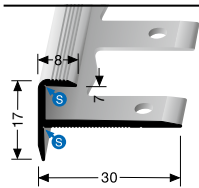

808 EB ⇄ 7 mm

offen gestanz
open punched
estampé ouvert