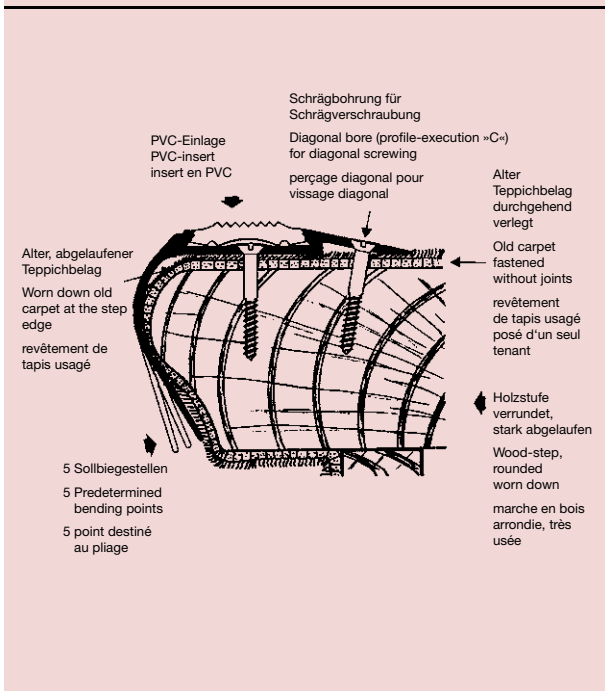

für alle elastischen Beläge (z. B.: LVT-, CV- oder PVC-Böden)
for all resilient flooring (e.g.: CV-, PVC-, or LVT-flooring)
pour tous les revêtements de sol résiliants (par ex. CV, PVC ou LVT)