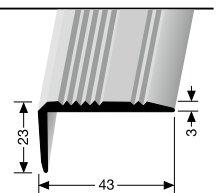

225 U/FW-R

ungebohrt
undrilled
non percé